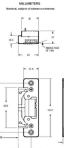

Specification:

<ul style="list-style-type: none"> Monitoring option Opens electrically with over 15kg of sideload pressure Compact depth – 27mm overall 1080kg holding force Single solenoid operates at 12/24V DC Field selectable fail safe or fail secure on strike body 	<ul style="list-style-type: none"> Adjustable jaw Low current draw Retrofits all previous Adams Rite strikes Tested to 500,000 cycles Requires half the force to open compared with 7100, aiding compliance with Doc M requirements
--	--

Finish:

4710 Deadlatch ~ 4750 Deadlatch ~ Ritekey keypad ~ Push to Exit Button ~ Power Supply Unit

Standards:

Current Draw:	12v DC=0.44A, 24v DC intermitt. 0.23A continuous units are silent,
Voltage Tolerance:	+/- 10%
Powered by:	Internal solenoid
Monitoring:	(optional) Double latch and solenoid.
Duty:	Fail safe or fail secure selectable on strike body (supplied in fail secure mode) DC required for fail safe operation
Jaw Strength:	1080kg
Case:	85.6mm x 36mm x 27mm. Zinc aluminium alloy
Mechanism:	Stainless steel
Strike Opening:	36.5mm x 15.9mm (adjustable) x 12.7mm
Door gap:	Minimum 3mm, operational gap 3-5mm
Faceplate:	Flat and radius aluminium: 123.7mm x 31.8mm
Finishes [7400]:	628 Satin Anodised Aluminium (standard) 313 Dark Bronze Anodised Aluminium (option) 335 Black Anodised Aluminium (option) 630 Satin Stainless Steel (option)
Finishes [7401]:	130 to match 628 Satin Anodised Aluminium (standard) 121 to match 313 Dark Bronze Aluminium (option) 119 to match 335 Black Anodised Aluminium (option)
Subcover:	Standard subcover will suit a 44.45mm thick door that closes flush with jamb edge. For extension codes see below.
Standards:	ANSI/BHMA 156.5 Grade 1 UL listed for burglary resistance